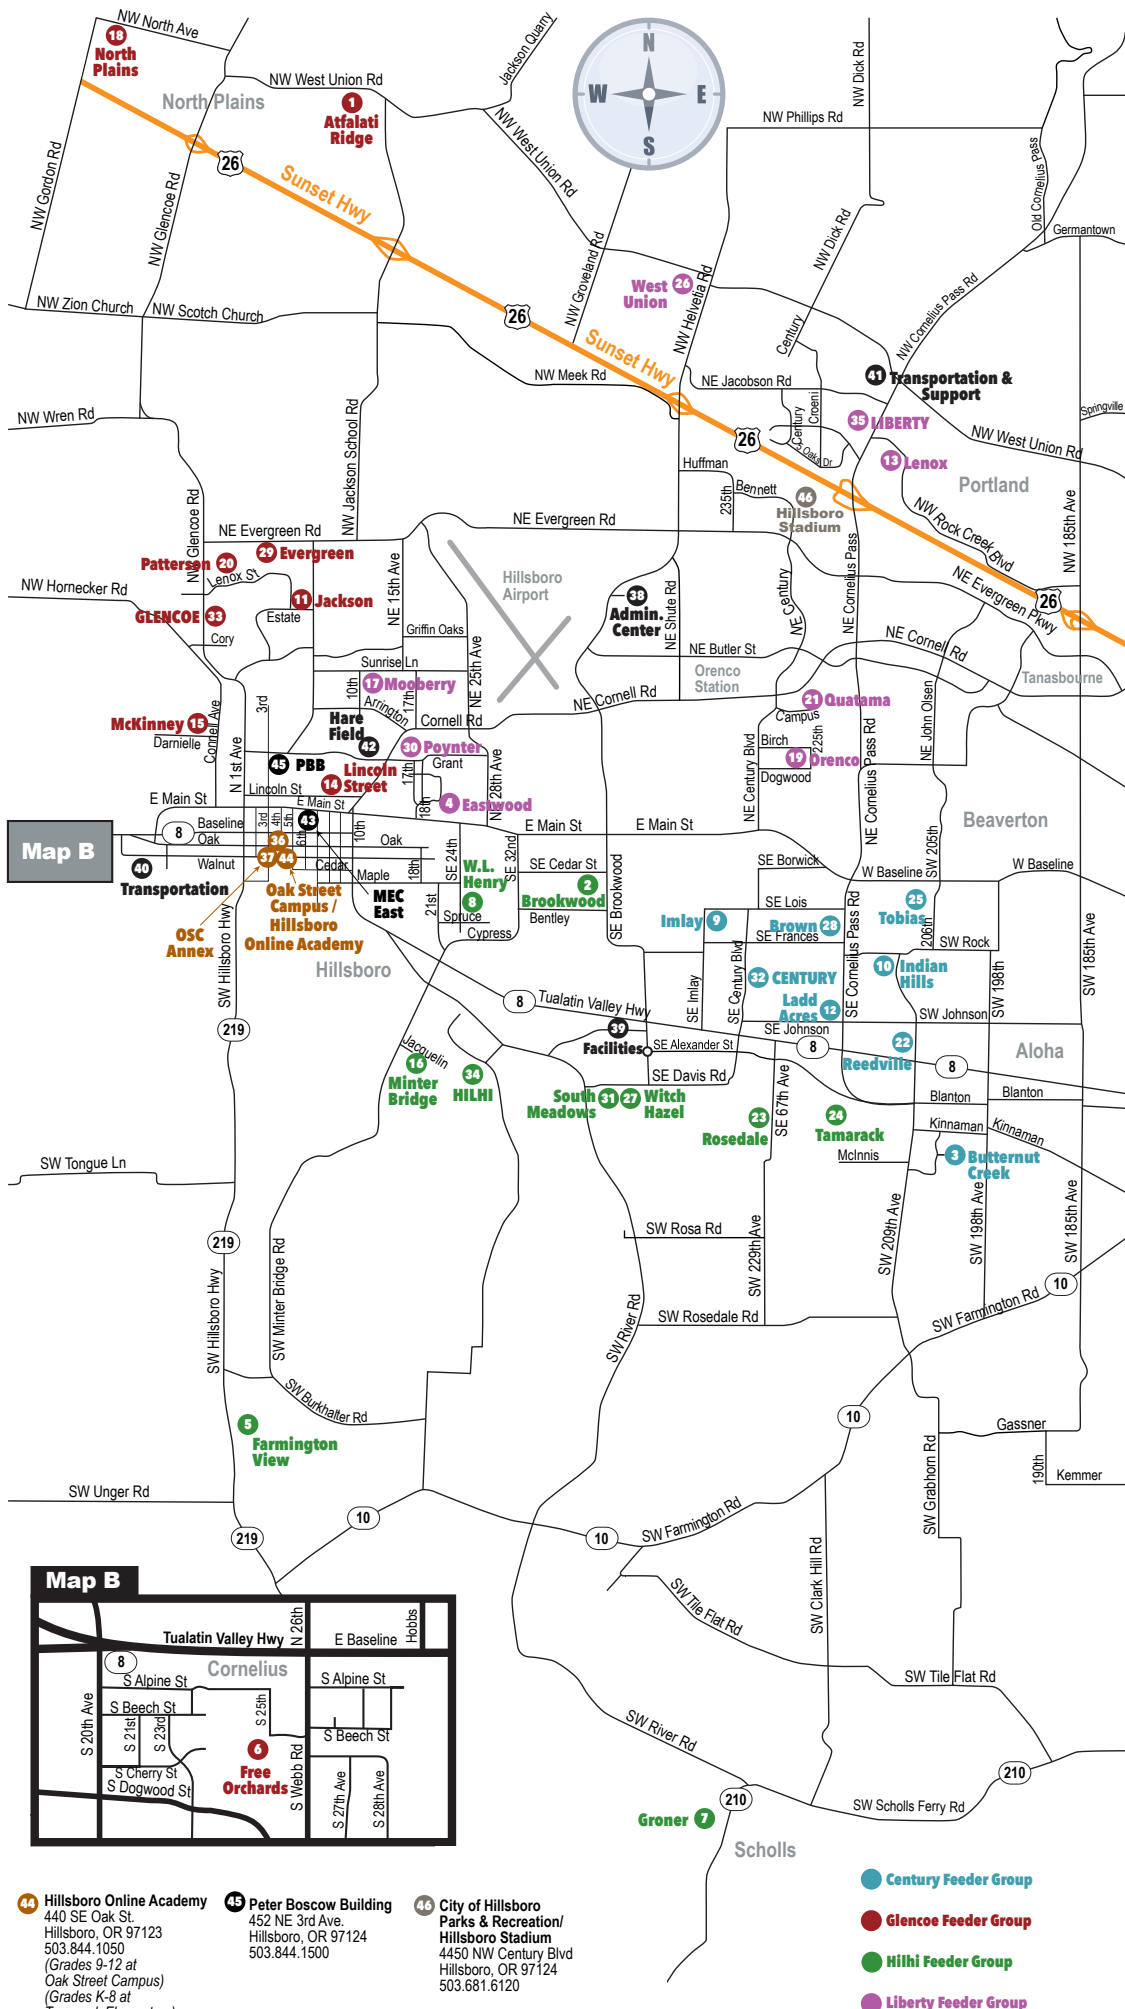

MIDDLE SCHOOLS

- **28 R.A. Brown**
  1505 SE Cornelius Pass Rd.
  Hillsboro, OR 97123
  503.844.1070
- **29 Evergreen**
  456 NE Evergreen Rd.
  Hillsboro, OR 97124
  503.844.1400
- **30 J.W. Poynter**
  1535 NE Grant St.
  Hillsboro, OR 97124
  503.844.1580
- **31 South Meadows**
  4690 SE Davis Rd.
  Hillsboro, OR 97123
  503.844.1220

HIGH SCHOOLS

- **32 Century**
  2000 SE Century Blvd.
  Hillsboro, OR 97123
  503.844.1800
- **33 Glencoe**
  2700 NW Glencoe Rd.
  Hillsboro, OR 97124
  503.844.1900
- **34 Hilhi**
  3285 SE Rood Bridge Rd.
  Hillsboro, OR 97123
  503.844.1980
- **35 Liberty**
  7445 NE Wagon Dr.
  Hillsboro, OR 97124
  503.844.1250
- **36 Oak Street Campus**
  440 SE Oak St.
  Hillsboro, OR 97123
  503.844.1680
- **37 Oak Street Campus Annex**
  451 SE Walnut St.
  Hillsboro, OR 97123
  503.844.1685

OTHER DISTRICT BUILDINGS

- **38 Administration Center**
  3083 NE 49th Place
  Hillsboro, OR 97124
  503.844.1500
- **39 Facilities & Support Services**
  4901 SE Witch Hazel Rd.
  Hillsboro, OR 97123
  503.844.1320
- **40 Transportation Services**
  1220 SW Walnut St.
  Hillsboro, OR 97123
  503.844.1123
- **41 Transportation & Support Services**
  7705 NE Jacobson St.
  Hillsboro, OR 97124
  503.844.1123
- **42 Hare Field**
  1147 NE Grant St.
  Hillsboro, OR 97124
  503.844.1320
- **43 Miller Education Ctr. East**
  215 SE 6th Ave.
  Hillsboro, OR 97123
  503.844.1000

- **44 Hillsboro Online Academy**
  440 SE Oak St.
  Hillsboro, OR 97123
  503.844.1050
  (Grades 9-12 at Oak Street Campus)
  (Grades K-8 at Tamarack Elementary)
- **45 Peter Boscow Building**
  452 NE 3rd Ave.
  Hillsboro, OR 97124
  503.844.1500
- **46 City of Hillsboro Parks & Recreation/Hillsboro Stadium**
  4450 NW Century Blvd
  Hillsboro, OR 97124
  503.681.6120

- Century Feeder Group
- Glencoe Feeder Group
- Hilhi Feeder Group
- Liberty Feeder Group