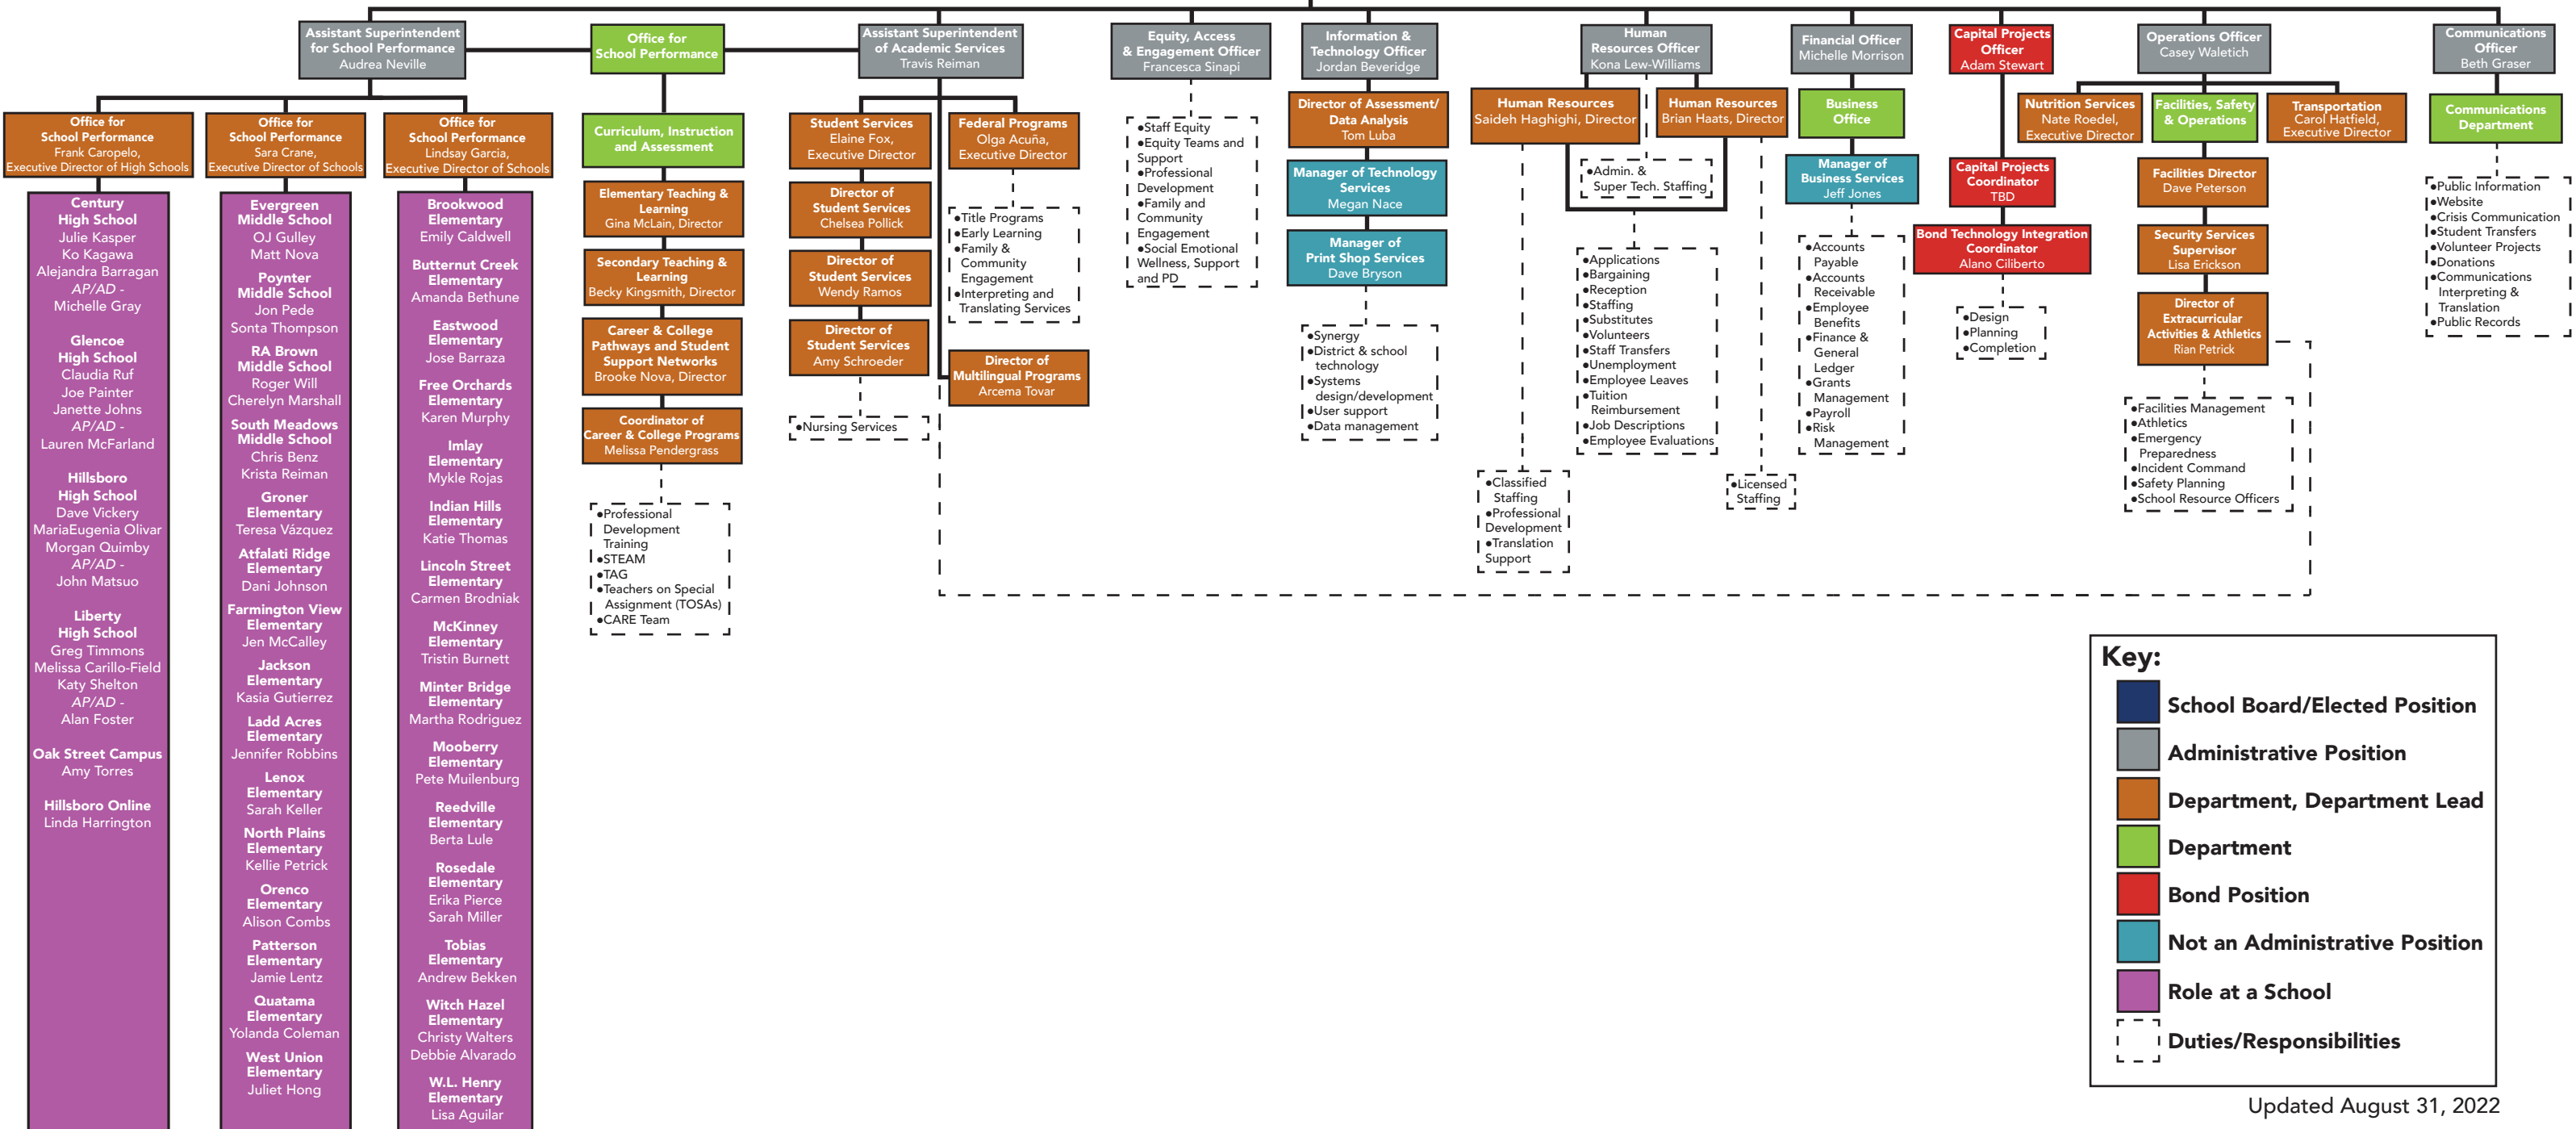

Hillsboro School District Organizational Chart 2022-23

Community/School Board
 Mark Watson, Chair
 Nancy Thomas, Vice Chair
 Lisa Allen
 See Eun Kim
 Erika Lopez
 Patrick Maguire
 Monique Ward
Student Representatives to the Board
 Ivette Alonso Garcia
 V Godoy
 Cailey McGuire

Superintendent
Mike Scott

Cabinet

Key:

- School Board/Elected Position
- Administrative Position
- Department, Department Lead
- Department
- Bond Position
- Not an Administrative Position
- Role at a School
- Duties/Responsibilities